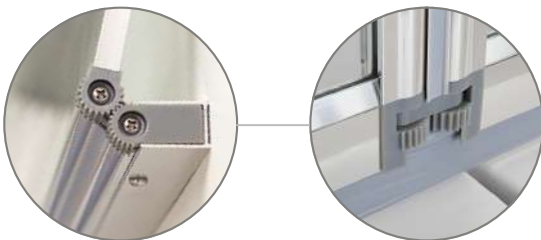

Tempered Glass 4-Fold Shower Screen

Size: 44"L x 42"H (112cm x 107cm)
Available Finish: Chrome

Example: Elite shown below with a 4-fold shower screen

Features:

- 1/8" tempered clear glass
- Ionized aluminum frame in chrome finish
- Durable PVC geared hinges
- Rubber gasket angled inward for water retention and bottom seal
- Reversible left or right installation option of the door
- Perfect for walk-in bathtubs in alcove or corner installation options
- Four (4) panels can be made into three (3) panels*
- Unique 90° pivot system to make it easier when getting in and out

*One section can be removed to create a 3-Fold shower screen
(32"W x 42"L / 81cm W x 107cm L)

Doorknob included to easily open and close the shower screen from either side of the tub.

High quality geared hinges for reliable daily use. To stop water from leaking, a secure rubberized seal runs along the bottom of the screen.**