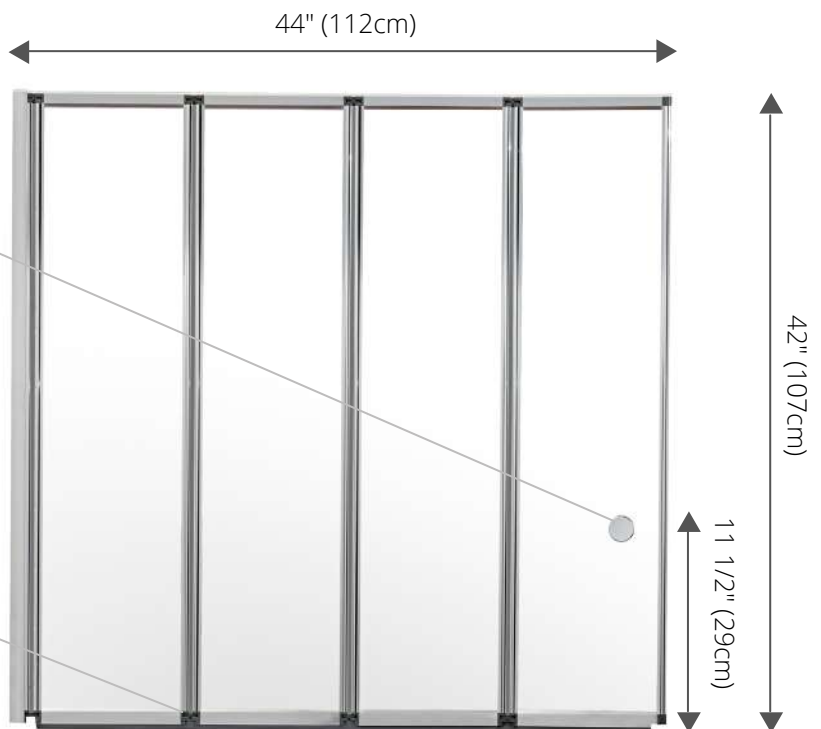

Tempered Glass 4-Fold Shower Screen

Size: 44"L x 42"H (112cm x 107cm)
Available Finish: Chrome

Example: Elite shown below with a 4-fold shower screen

Features:

- 1/8" tempered clear glass
- Ionized aluminum frame in chrome finish
- Durable PVC geared hinges
- Rubber gasket angled inward for water retention and bottom seal
- Reversible left or right installation option of the door
- Perfect for walk-in bathtubs in alcove or corner installation options
- Four (4) panels can be made into three (3) panels*
- Unique 90° pivot system to make it easier when getting in and out

*One section can be removed to create a 3-Fold shower screen
(32"W x 42"L / 81cm W x 107cm L)

Doorknob included to easily open and close the shower screen from either side of the tub.

High quality geared hinges for reliable daily use. To stop water from leaking, a secure rubberized seal runs along the bottom of the screen.**

**Level the 4 fold and adjust the height properly following directions in the manuals to assure proper positioning of gasket on the top of the walk-in tub deck

Cleaning and Maintenance:

Please do not use abrasive or strong cleaning solutions on the shower enclosure, such as alcohol, petroleum liquids or any other chemical cleaner.