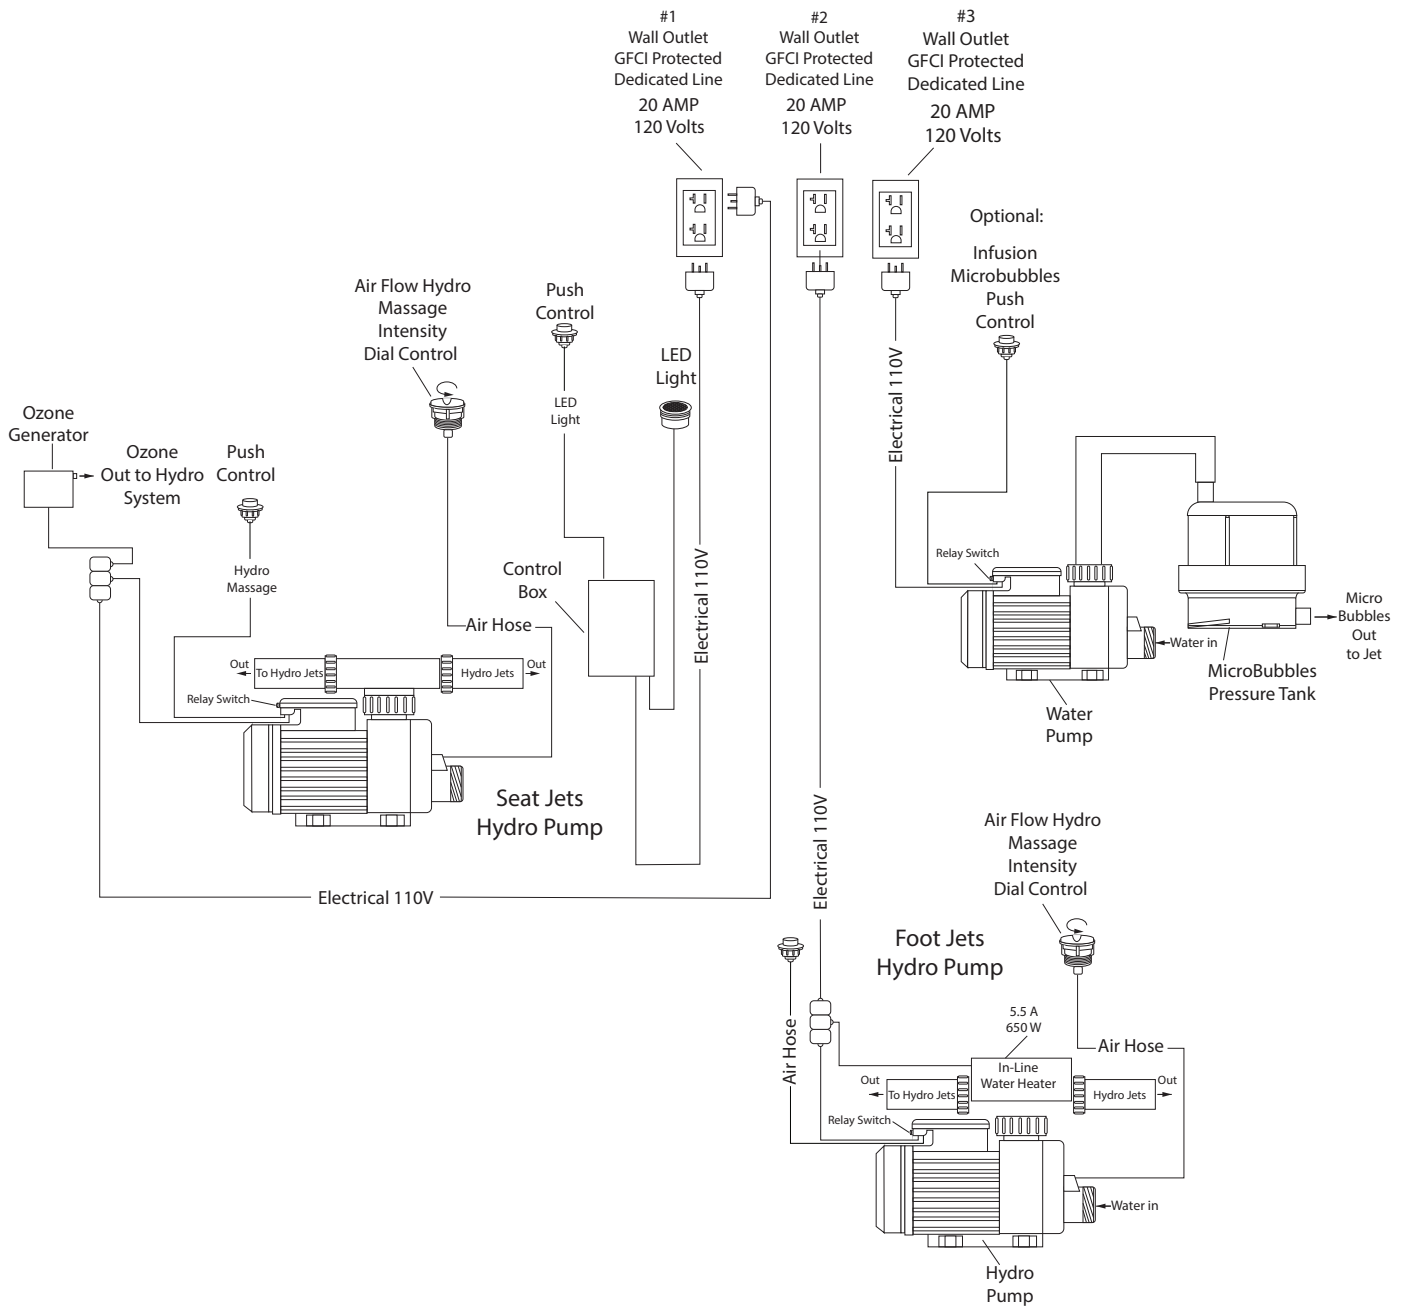

Hydro + Hydro Foot + Microbubble Therapy Component Diagram

1. Hydro Massage System

- Hydro Pump
- Hydro Massage Air Flow Intensity Control

2. Hydro Foot Massage System

- Hydro Pump
- Hydro Massage Air Flow Intensity Control
- In-Line Water Heater

3. Micro Bubble Therapy System (Optional Feature)

- Microbubble Pump
- Pressure Vessel
- Air Switch and One (1) Jet

*Disclaimer

Please View Specifications for Electrical Amperage (A), Voltage (V) and Wattage (W)