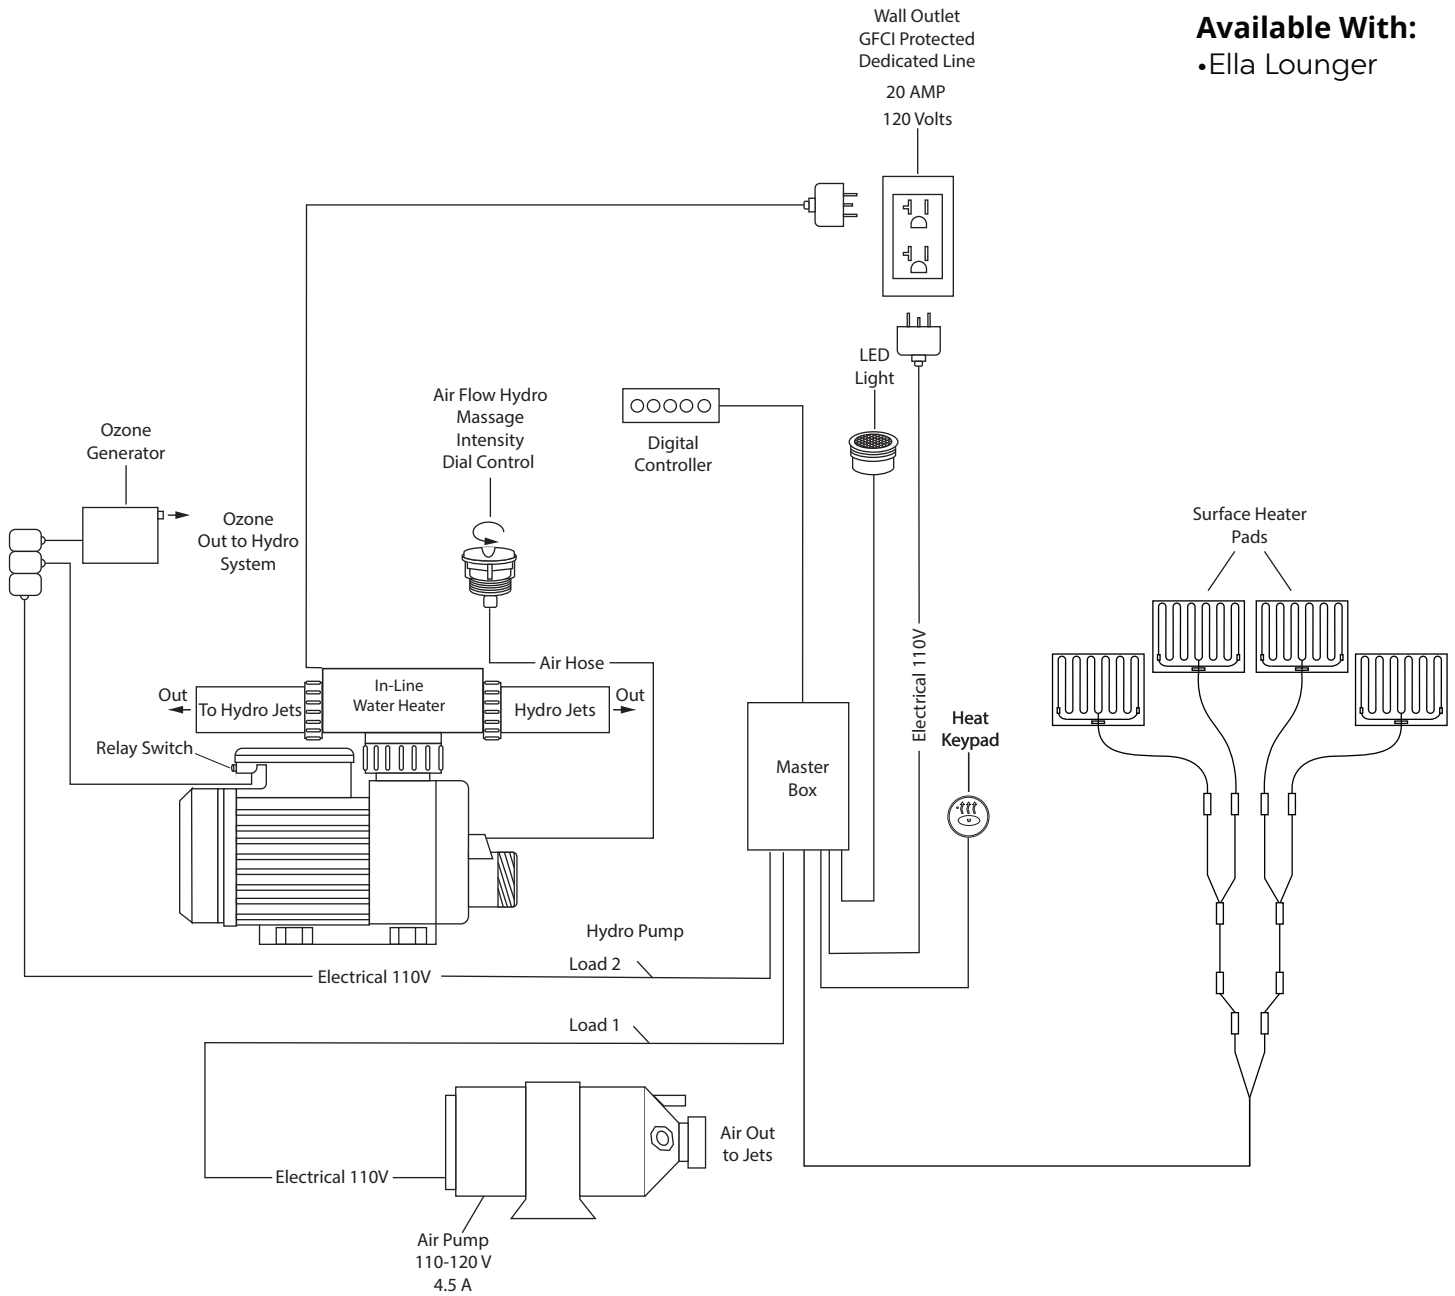

## Walk-in Tub Air + Hydro Therapeutic Massage Component Diagram With Digital With Digital Controller

**Available With:**  
•Ella Lounger

### 1. Air Massage System

- Refer to Technical drawing for jet Count
- Variable Speed Pump with Auto Purge
- ON/OFF Digital Controller